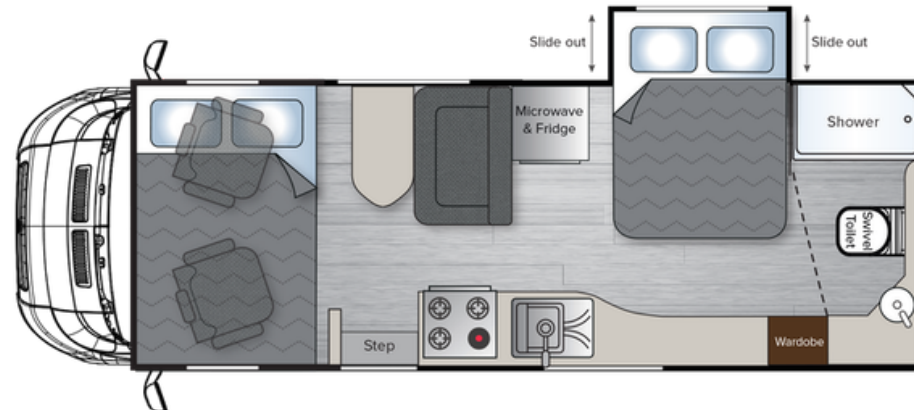

B6912SL

C6914SL

CHASSIS

Chassis Type	Fiat Ducato
Drive Type	Front wheel drive
Engine	4-cylinder, turbo
Engine Displacement	2184cc
Output Power	132kw @ 3500rpm
Torque	450Nm @ 1500rpm
Transmission	Auto
Chassis Voltage	12 volt
Fuel Type	Diesel
Air Conditioning	Automatic climate control
Electric Windows	Driver & passenger
Wheelbase	4035mm
GVM	4400kg

SPECIFICATIONS

Exterior Height	B-type 3060mm C-type 3220mm
Exterior Width	2400mm
Exterior Length	6885mm
Interior Height	2015mm
Fresh Water	120ltr
Grey Water	120ltr
Licence	Standard
Towing Capacity	2100kg
Fuel Capacity	90ltr
LP Gas	2 x 4kg
Sleeps	2 - 4
Seat Belts	2 - 4