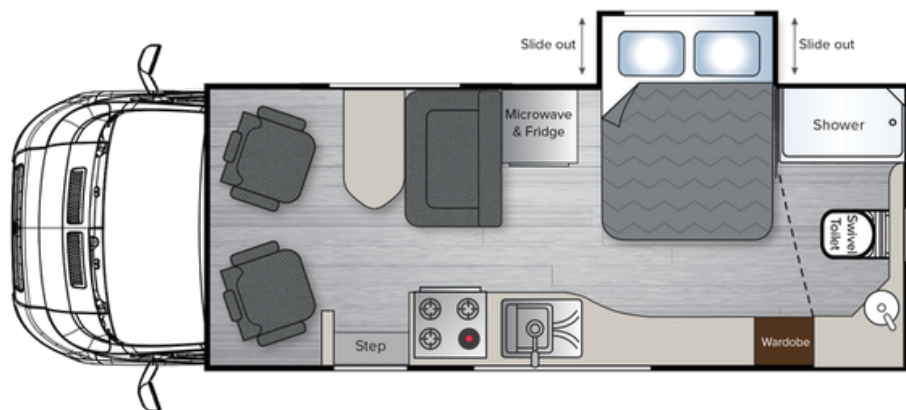

B6912SL

C6914SL

CHASSIS

Chassis Type	Fiat Ducato
Drive Type	Front wheel drive
Engine	4-cylinder, turbo
Engine Displacement	2184cc
Output Power	132kw @ 3500rpm
Torque	450Nm @ 1500rpm
Transmission	Auto
Chassis Voltage	12 volt
Fuel Type	Diesel
Air Conditioning	Automatic climate control
Electric Windows	Driver & passenger
Wheelbase	4035mm
GVM	4400kg

SPECIFICATIONS

Exterior Height	B-type 3060mm C-type 3220mm
Exterior Width	2400mm
Exterior Length	6885mm
Interior Height	2015mm
Fresh Water	120ltr
Grey Water	120ltr
Licence	Standard
Towing Capacity	2100kg
Fuel Capacity	90ltr
LP Gas	2 x 4kg
Sleeps	2 - 4
Seat Belts	2 - 4