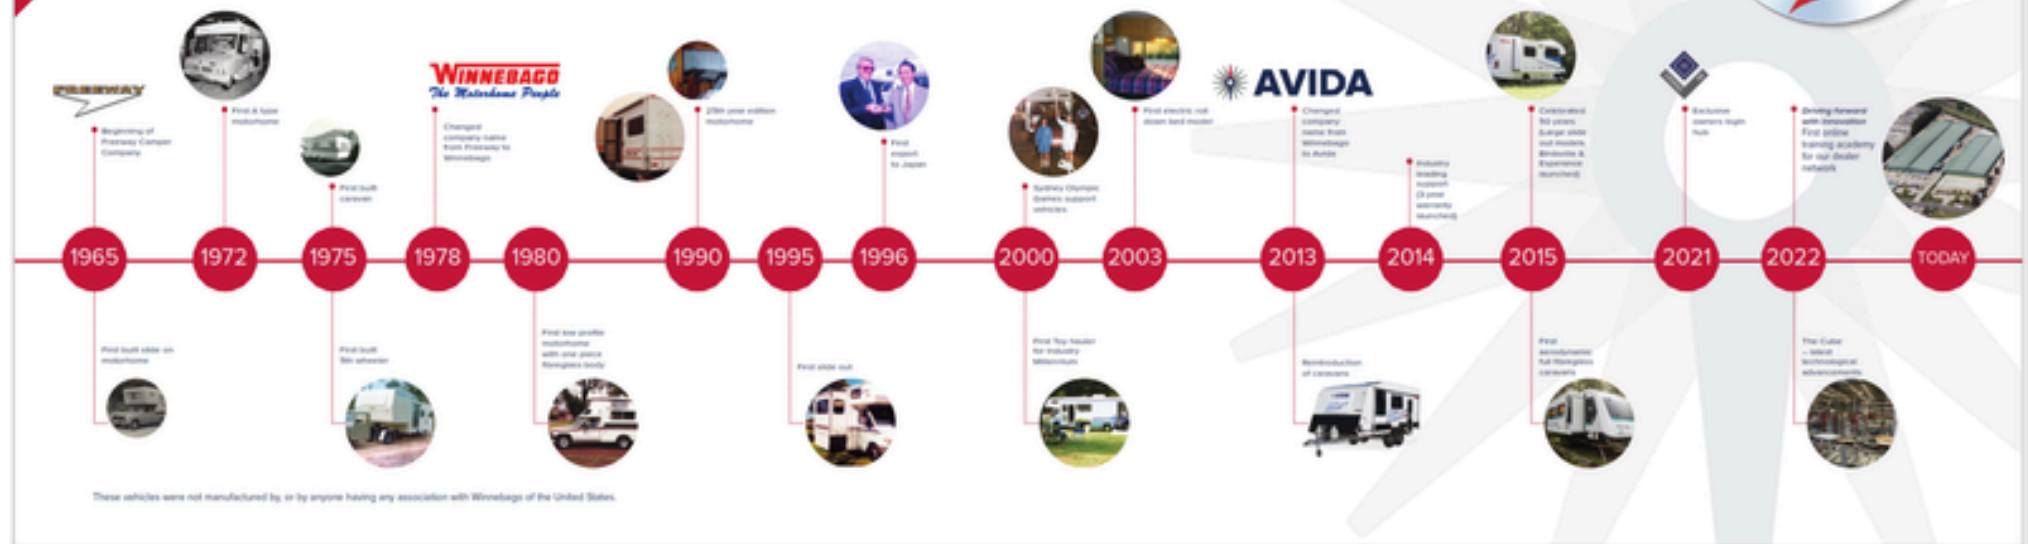

Enhance your Birdsville and choose the LX model, with extra inclusions to make your Birdsville a step above the rest.

CHASSIS

Chassis Type	Fiat Ducato
Drive Type	Front wheel drive
Engine	4-cylinder turbo
Engine Displacement	2184cc
Output Power	132kw @ 3500rpm
Torque	450Nm @ 1500rpm
Transmission	Auto
Chassis Voltage	12 volt
Fuel Type	Diesel
Air Conditioning	Automatic climate control
Electric Windows	Driver & passenger
Wheelbase	4035mm
GVM	4400kg

C Type

LX - C Type

LX

LX

CELEBRATING 60 YEARS OF INNOVATION

Avida, the longest-serving motorhome RV manufacturer in Australia still in the hands of the original owners, has been a leader in the RV industry since 1965, known for our high-quality, **Australian-made** motorhomes, campervans, and caravans. From our humble beginnings, Avida has built a legacy of innovation, customer dedication, and family values. We manufacture our RVs entirely in Australia, employing local talent at our Emu Plains facility west of Sydney, setting a standard for durability, performance, and comfort that has inspired travellers for more than **six decades**.

OUR VISION: To create the vehicle that fulfils our customer's dream lifestyle.

AVIDA 60 Years of Australian Made Innovation

Celebrating six decades of Australian manufacturing, here's a glance at our Journey. From our humble beginnings to our most recent milestones, this timeline is a snapshot of some key events that have defined Avida's legacy.