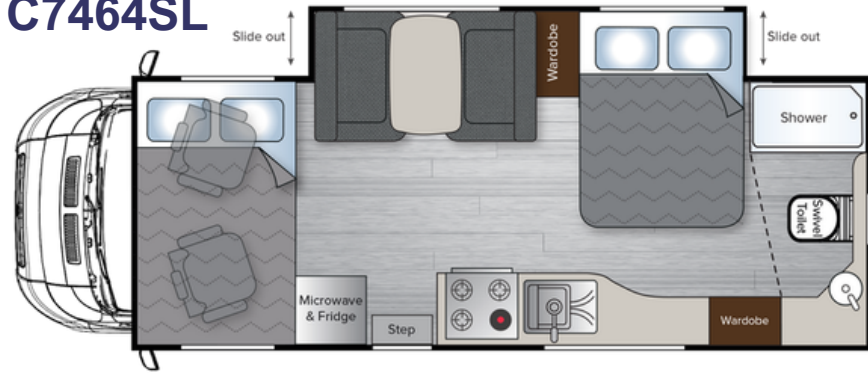

C7464SL

C Type

FEATURES	Birdsville	Birdsville LX
Diesel heater	Option	Yes - 2kw
Inverter	Optional 3,000VA	3,000VA Integrated
Lithium batteries	100Ah, option to 300Ah	300Ah
Oven	Option	Yes
Solar	420w, option to 840w	840w solar
Washing machine	Opt Washer / Dryer	Washer / Dryer
External shower	Option	Yes
External walls	White	Grey with black highlights
Outside entertainment unit	N/A	Yes
Bluetooth All-In-One Audio	N/A	Internal & External
Upholstery	Fabric (chassis fabric)	Leather with embroidered logo
Water filter tap	Option	Yes