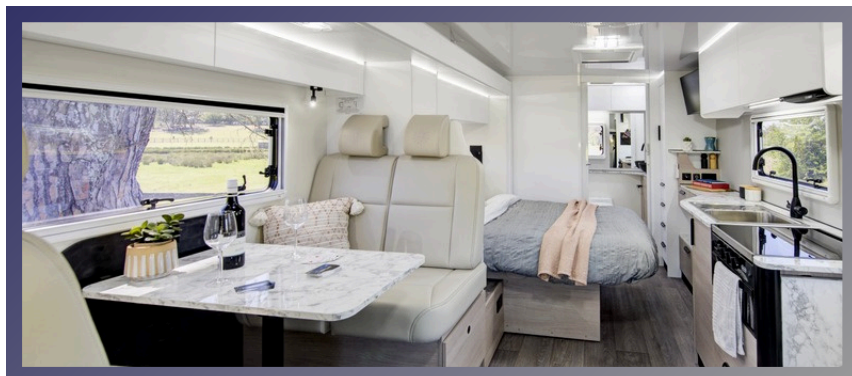

AVIDA BIRDSVILLE

Available in both Birdsville and Birdsville LX models.

B7462SL

C7464SL

FEATURES	Birdsville	Birdsville LX
Diesel heater	Option	Yes - 2kw
Inverter	Optional 3,000VA	3,000VA Integrated
Lithium batteries	100Ah, option to 300Ah	300Ah
Oven	Option	Yes
Solar	420w, option to 840w	840w solar
Washing machine	Opt Washer / Dryer	Washer / Dryer
External shower	Option	Yes
External walls	White	Grey with black highlights
Outside entertainment unit	N/A	Yes
Bluetooth All-In-One Audio	N/A	Internal & External
Upholstery	Fabric (chassis fabric)	Leather with embroidered logo
Water filter tap	Option	Yes