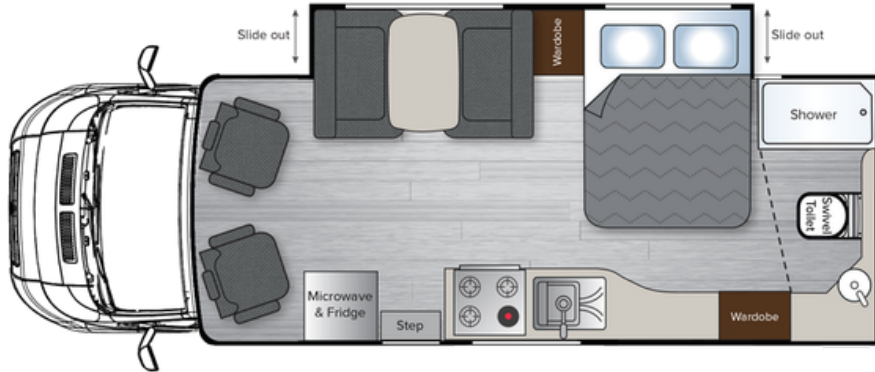

AVIDA BIRDSVILLE

Available in both Birdsville and Birdsville LX models.

B7462SL